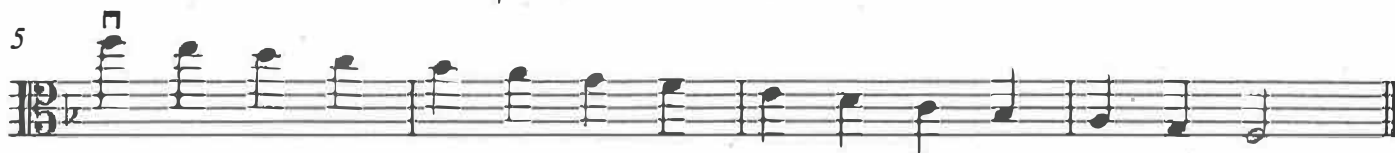

ASPO

Viola

D Major

$\text{♩} = 108$

C Major

$\text{♩} = 120$

Off the string

G Major

middle of the bow

F Major

$\text{♩} = 60$ slow, full bows on each quarter note!

Viola

Excerpt 1 of 2

Tips for practicing:

- Play only the music between the bold brackets
- Check out the key signature
- Maintain a steady pulse
- ♩ = 134